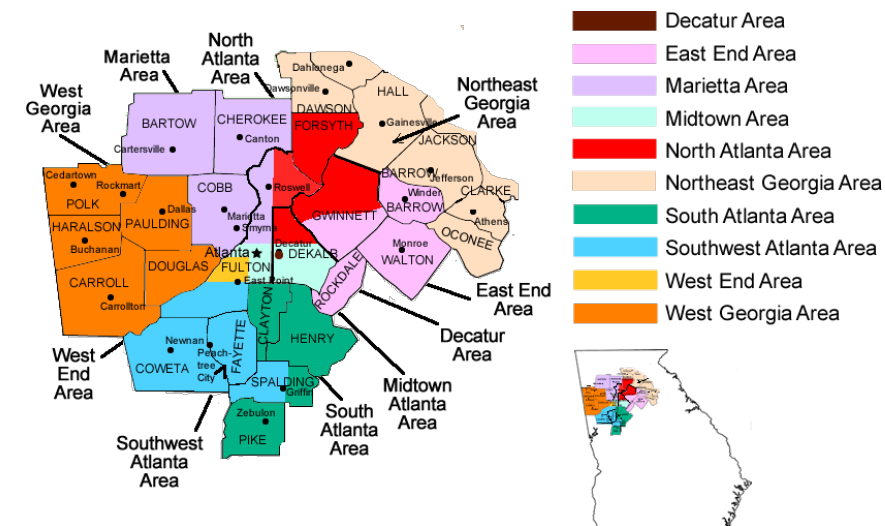

WEST END AREA MEETING LIST

JUNE 2026

HELPLINE 770-857-3571

GEORGIA REGIONAL HELPLINE 888-947-7262

OTHER METRO ATLANTA AREA HELPLINES

East End	678-405-0840
Marietta	770-421-8881
Midtown Atlanta	404-795-0355
North Atlanta	678-405-0825
Northeast Georgia	800-837-4239
South Atlanta	404-447-8445