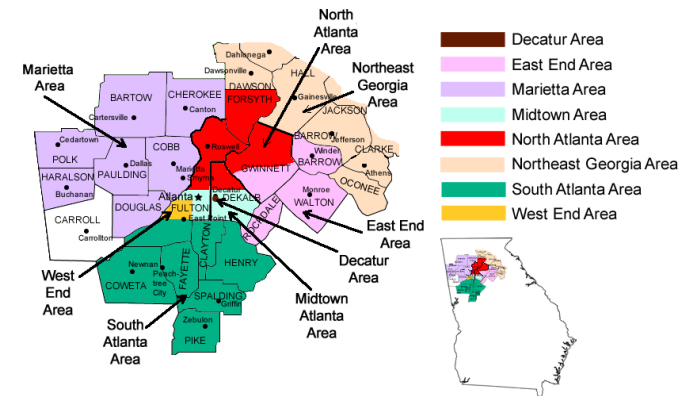

**WEST END AREA MEETING LIST**

**AUGUST 2018**

**HELPLINE 770-875-9271**

**GEORGIA REGIONAL HELPLINE  
888-947-7262**

**OTHER METRO ATLANTA AREA HELPLINES**

- East End 678-405-0840
- Marietta 770-421-8881
- Midtown Atlanta 404-795-0355
- North Atlanta 678-405-0825
- Northeast Georgia 800-837-4239
- South Atlanta 404-447-8445